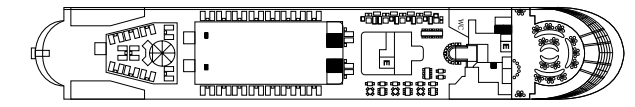

DECK PLAN

- Category 10
- Category 9
- Category 8
- Category 7
- Category 6
- Category 5
- Category 4
- Category 3
- Category 2
- Category 1
- Deluxe Suite
- Classic Suite
- Owner's Suite

Deck 8

Deck 7

Deck 6

Deck 5

Deck 4

Deck 3

- + Restricted View
- ↕ Adjoining Suites
- E Elevator
- * Includes Bathtub
- ▲ Separate Bathtub & Shower
- One Queen Size Bed Only (no twin option)
- × 3rd Berth Available
- ♿ Modified Accessible Suites
Feature a full-size bed (no twin option)
Suites 448, 450, 548, & 550 are modified accessible, shower only with a small lip into shower, only one sink, a step into the bathroom with a portable ramp, standard interior and exterior doorways.