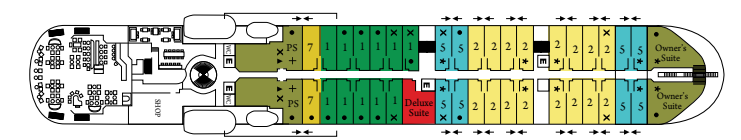

DECK PLAN

- Category 10
- Category 9
- Category 8
- Category 7
- Category 6
- Category 5
- Category 4
- Category 3
- Category 2
- Category 1
- Deluxe Suite
- Classic Suite
- Owner's Suite

Deck 8

Deck 7

Deck 6

Deck 5

Deck 4

Deck 3

- + Restricted View
- ↕ Adjoining Suites
- E Elevator
- * Includes Bathtub
- ▲ Separate Bathtub & Shower
- One Queen Size Bed Only (no twin option)
- × 3rd Berth Available
- ♿ Modified Accessible Suites
Feature a full-size bed (no twin option)
Suites 448, 450, 548, & 550 are modified accessible, shower only with a small lip into shower, only one sink, a step into the bathroom with a portable ramp, standard interior and exterior doorways.

SHIP STATS

<i>Officers and Crew:</i>	<i>International (188 to 200)</i>
<i>Language:</i>	<i>English</i>
<i>Suites:</i>	<i>156</i>
<i>Accommodations size:</i>	<i>277 to 820 square feet</i>
<i>Length:</i>	<i>522 feet</i>
<i>Width:</i>	<i>62 feet</i>
<i>Renovated:</i>	<i>2021</i>