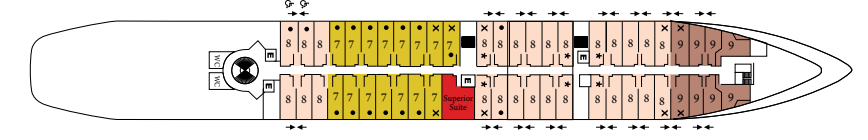

DECK PLAN

- Category 10
- Category 9
- Category 8
- Category 7
- Category 6
- Category 5
- Category 4
- Category 3
- Category 2
- Category 1
- Deluxe Suite
- Classic Suite
- Owner's Suite

Deck 8

Deck 7

Deck 6

Deck 5

Deck 4

Deck 3

- + Restricted View
- ↕ Adjoining Suites
- E Elevator
- * Includes Bathtub
- ▲ Separate Bathtub & Shower
- One Queen Size Bed Only (no twin option)
- × 3rd Berth Available
- ♿ Modified Accessible Suites
Feature a full-size bed (no twin option)
Suites 448, 450, 548, & 550 are modified accessible, shower only with a small lip into shower, only one sink, a step into the bathroom with a portable ramp, standard interior and exterior doorways.

Windstar Cruises

STAR BREEZE

Newly renovated in 2021, each of the 156 five-star suites features one queen bed (some convertible to two twin beds), a private bathroom with shower (some with full bathtub), and the amenities of a fine hotel—including luxurious Egyptian cotton linens, individual climate control, and a flat-screen satellite TV with DVD player. Each suite also offers a freshly stocked minibar, safe, hair dryer, dressing table, plush robe and slippers, and Wi-Fi access. Complimentary welcome flowers and fruit are provided in each suite upon arrival.

SHIP STATS

<i>Officers and Crew:</i>	<i>International (188 to 200)</i>
<i>Language:</i>	<i>English</i>
<i>Suites:</i>	<i>156</i>
<i>Accommodations size:</i>	<i>277 to 820 square feet</i>
<i>Length:</i>	<i>522 feet</i>
<i>Width:</i>	<i>62 feet</i>
<i>Renovated:</i>	<i>2021</i>