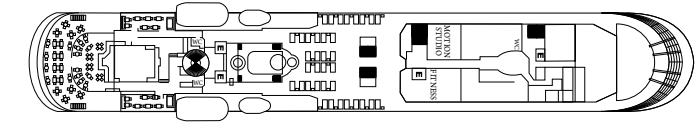

DECK PLAN

- Category 10
- Category 9
- Category 8
- Category 7
- Category 6
- Category 5
- Category 4
- Category 3
- Category 2
- Category 1
- Deluxe Suite
- Classic Suite
- Owner's Suite

Deck 8

Deck 7

Deck 6

Deck 5

Deck 4

Deck 3

- + Restricted View
- ↕ Adjoining Suites
- E Elevator
- * Includes Bathtub
- ▲ Separate Bathtub & Shower
- One Queen Size Bed Only (no twin option)
- × 3rd Berth Available
- ♿ Modified Accessible Suites
Feature a full-size bed (no twin option)
Suites 448, 450, 548, & 550 are modified accessible, shower only with a small lip into shower, only one sink, a step into the bathroom with a portable ramp, standard interior and exterior doorways.

SHIP STATS

<i>Officers and Crew:</i>	<i>International (188 to 200)</i>
<i>Language:</i>	<i>English</i>
<i>Suites:</i>	<i>156</i>
<i>Accommodations size:</i>	<i>277 to 820 square feet</i>
<i>Length:</i>	<i>522 feet</i>
<i>Width:</i>	<i>62 feet</i>
<i>Renovated:</i>	<i>2021</i>