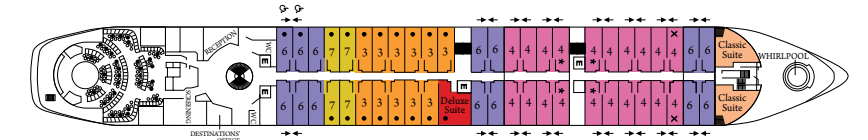

DECK PLAN

- Category 10
- Category 9
- Category 8
- Category 7
- Category 6
- Category 5
- Category 4
- Category 3
- Category 2
- Category 1
- Deluxe Suite
- Classic Suite
- Owner's Suite

Deck 8

Deck 7

Deck 6

Deck 5

Deck 4

Deck 3

- + Restricted View
- ↕ Adjoining Suites
- E Elevator
- * Includes Bathtub
- ▲ Separate Bathtub & Shower
- One Queen Size Bed Only (no twin option)
- × 3rd Berth Available
- ♿ Modified Accessible Suites
Feature a full-size bed (no twin option)
Suites 448, 450, 548, & 550 are modified accessible, shower only with a small lip into shower, only one sink, a step into the bathroom with a portable ramp, standard interior and exterior doorways.

Windstar Cruises

STAR BREEZE

Newly renovated in 2021, each of the 156 five-star suites features one queen bed (some convertible to two twin beds), a private bathroom with shower (some with full bathtub), and the amenities of a fine hotel—including luxurious Egyptian cotton linens, individual climate control, and a flat-screen satellite TV with DVD player. Each suite also offers a freshly stocked minibar, safe, hair dryer, dressing table, plush robe and slippers, and Wi-Fi access. Complimentary welcome flowers and fruit are provided in each suite upon arrival.

SHIP STATS

<i>Officers and Crew:</i>	<i>International (188 to 200)</i>
<i>Language:</i>	<i>English</i>
<i>Suites:</i>	<i>156</i>
<i>Accommodations size:</i>	<i>277 to 820 square feet</i>
<i>Length:</i>	<i>522 feet</i>
<i>Width:</i>	<i>62 feet</i>
<i>Renovated:</i>	<i>2021</i>