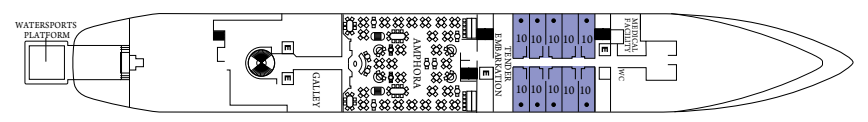

DECK PLAN

- Category 10
- Category 9
- Category 8
- Category 7
- Category 6
- Category 5
- Category 4
- Category 3
- Category 2
- Category 1
- Deluxe Suite
- Classic Suite
- Owner's Suite

Deck 8

Deck 7

Deck 6

Deck 5

Deck 4

Deck 3

- + Restricted View
- ↕ Adjoining Suites
- E Elevator
- * Includes Bathtub
- ▲ Separate Bathtub & Shower
- One Queen Size Bed Only (no twin option)
- × 3rd Berth Available
- ♿ Modified Accessible Suites
Feature a full-size bed (no twin option)
Suites 448, 450, 548, & 550 are modified accessible, shower only with a small lip into shower, only one sink, a step into the bathroom with a portable ramp, standard interior and exterior doorways.

SHIP STATS

<i>Officers and Crew:</i>	<i>International (188 to 200)</i>
<i>Language:</i>	<i>English</i>
<i>Suites:</i>	<i>156</i>
<i>Accommodations size:</i>	<i>277 to 820 square feet</i>
<i>Length:</i>	<i>522 feet</i>
<i>Width:</i>	<i>62 feet</i>
<i>Renovated:</i>	<i>2021</i>