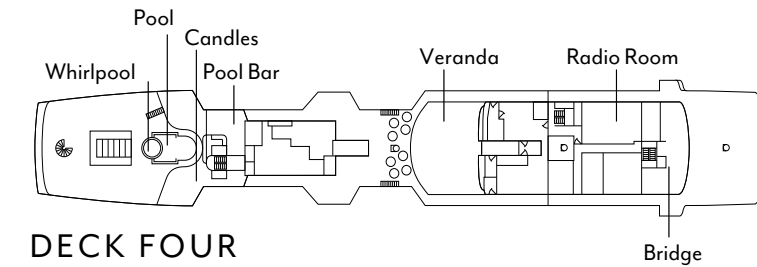

DECK PLAN

■ Category A^x
■ Category A
 ■ Category B^x
■ Category B
 ■ Owner's Suite

DECK FOUR

DECK THREE

DECK TWO

DECK ONE

Windstar Cruises

WIND SPIRIT

WIND STAR

The intimate, four-masted WIND SPIRIT and WIND STAR offer unforgettable five-star sailing experiences. Each of the ocean-view staterooms features one queen bed or two twin beds (Owner's suite has a fixed queen bed), a bathroom with shower, luxurious amenities, individual climate control, flat-screen television, safe, minibar, and plush robe with slippers.

SHIP STATS

<i>Officers and Crew:</i>	<i>International (101)</i>
<i>Language:</i>	<i>English</i>
<i>State rooms:</i>	<i>74</i>
<i>Accommodations size:</i>	<i>188 to 220 square feet</i>
<i>Length:</i>	<i>360 feet</i>
<i>Width:</i>	<i>52 feet</i>