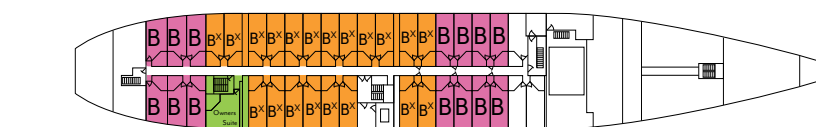

DECK PLAN

■ Category A^x
■ Category A
 ■ Category B^x
■ Category B
 ■ Owner's Suite

DECK FOUR

DECK THREE

DECK TWO

DECK ONE

Windstar Cruises

WIND SPIRIT

WIND STAR

The intimate, four-masted WIND SPIRIT and WIND STAR offer unforgettable five-star sailing experiences. Each of the ocean-view staterooms features one queen bed or two twin beds (Owner's suite has a fixed queen bed), a bathroom with shower, luxurious amenities, individual climate control, flat-screen television, safe, minibar, and plush robe with slippers.

SHIP STATS

<i>Officers and Crew:</i>	<i>International (101)</i>
<i>Language:</i>	<i>English</i>
<i>State rooms:</i>	<i>74</i>
<i>Accommodations size:</i>	<i>188 to 220 square feet</i>
<i>Length:</i>	<i>360 feet</i>
<i>Width:</i>	<i>52 feet</i>