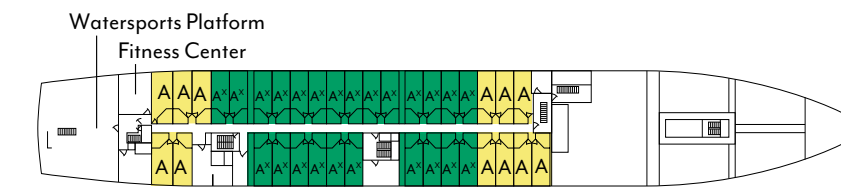

DECK PLAN

■ Category A^x
■ Category A
 ■ Category B^x
■ Category B
 ■ Owner's Suite

DECK FOUR

DECK THREE

DECK TWO

DECK ONE

Windstar Cruises

WIND SPIRIT

WIND STAR

The intimate, four-masted WIND SPIRIT and WIND STAR offer unforgettable five-star sailing experiences. Each of the ocean-view staterooms features one queen bed or two twin beds (Owner's suite has a fixed queen bed), a bathroom with shower, luxurious amenities, individual climate control, flat-screen television, safe, minibar, and plush robe with slippers.

SHIP STATS

<i>Officers and Crew:</i>	<i>International (101)</i>
<i>Language:</i>	<i>English</i>
<i>State rooms:</i>	<i>74</i>
<i>Accommodations size:</i>	<i>188 to 220 square feet</i>
<i>Length:</i>	<i>360 feet</i>
<i>Width:</i>	<i>52 feet</i>