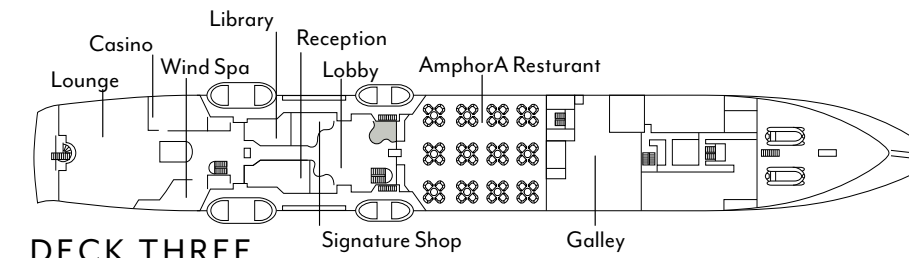

DECK PLAN

■ Category A^x
■ Category A
 ■ Category B^x
■ Category B
 ■ Owner's Suite

DECK FOUR

DECK THREE

DECK TWO

DECK ONE

Windstar Cruises

WIND SPIRIT

WIND STAR

The intimate, four-masted WIND SPIRIT and WIND STAR offer unforgettable five-star sailing experiences. Each of the ocean-view staterooms features one queen bed or two twin beds (Owner's suite has a fixed queen bed), a bathroom with shower, luxurious amenities, individual climate control, flat-screen television, safe, minibar, and plush robe with slippers.

SHIP STATS

<i>Officers and Crew:</i>	<i>International (101)</i>
<i>Language:</i>	<i>English</i>
<i>State rooms:</i>	<i>74</i>
<i>Accommodations size:</i>	<i>188 to 220 square feet</i>
<i>Length:</i>	<i>360 feet</i>
<i>Width:</i>	<i>52 feet</i>