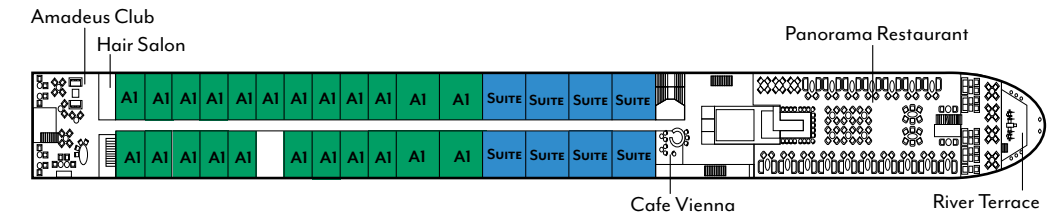

DECK PLAN

■ C4
 ■ C1
 ■ B4
 ■ B1
 ■ A1
 ■ Suite

Sun Deck

Mozart Deck

Strauss Deck

Haydn Deck

Lueftner Cruises

AMADEUS FLEET

AMADEUS STAR

AMADEUS IMPERIAL

AMADEUS CARA

AMADEUS PROVENCE

The stylish staterooms and suites are among the most spacious of any European river boat (161 to 284 square feet). Suites include a private balcony and select staterooms feature a unique floor-to-ceiling window that lowers to French-balcony height at the touch of a button. Accommodations have two twin beds or one queen bed, a private bathroom with shower, individual climate control, telephone, safe, and hair dryer. Most have a minibar.

VESSEL STATS

Officers and crew: International (46)

Language: English

Suites and cabins: 70 to 84

Accommodations size: 172 to 284 square feet

Length: 361 to 443 feet

Width: 36.5 to 37.5 feet

Built: 2017 to 2022