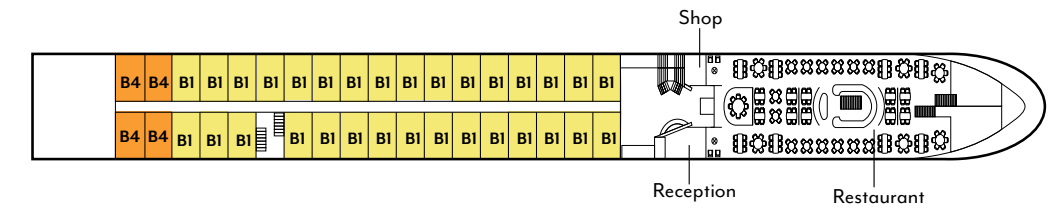

DECK PLAN

■ C4
 ■ C1
 ■ B4
 ■ B1
 ■ A1
 ■ Suite

Sun Deck

Mozart Deck

Strauss Deck

Haydn Deck

Lueftner Cruises

AMADEUS FLEET

AMADEUS STAR

AMADEUS IMPERIAL

AMADEUS CARA

AMADEUS PROVENCE

The stylish staterooms and suites are among the most spacious of any European river boat (161 to 284 square feet). Suites include a private balcony and select staterooms feature a unique floor-to-ceiling window that lowers to French-balcony height at the touch of a button. Accommodations have two twin beds or one queen bed, a private bathroom with shower, individual climate control, telephone, safe, and hair dryer. Most have a minibar.

VESSEL STATS

Officers and crew: International (46)

Language: English

Suites and cabins: 70 to 84

Accommodations size: 172 to 284 square feet

Length: 361 to 443 feet

Width: 36.5 to 37.5 feet

Built: 2017 to 2022