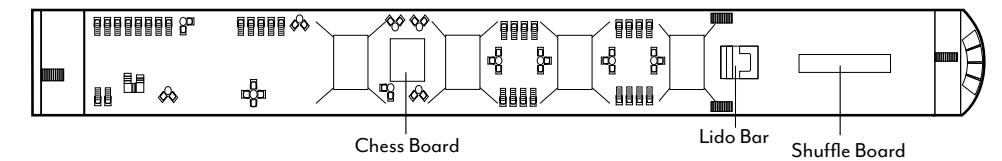

DECK PLAN

■ C4
 ■ C1
 ■ B4
 ■ B1
 ■ A1
 ■ Suite

Sun Deck

Mozart Deck

Strauss Deck

Haydn Deck

Lueftner Cruises

AMADEUS FLEET

AMADEUS STAR

AMADEUS IMPERIAL

AMADEUS CARA

AMADEUS PROVENCE

The stylish staterooms and suites are among the most spacious of any European river boat (161 to 284 square feet). Suites include a private balcony and select staterooms feature a unique floor-to-ceiling window that lowers to French-balcony height at the touch of a button. Accommodations have two twin beds or one queen bed, a private bathroom with shower, individual climate control, telephone, safe, and hair dryer. Most have a minibar.

VESSEL STATS

Officers and crew: International (46)

Language: English

Suites and cabins: 70 to 84

Accommodations size: 172 to 284 square feet

Length: 361 to 443 feet

Width: 36.5 to 37.5 feet

Built: 2017 to 2022