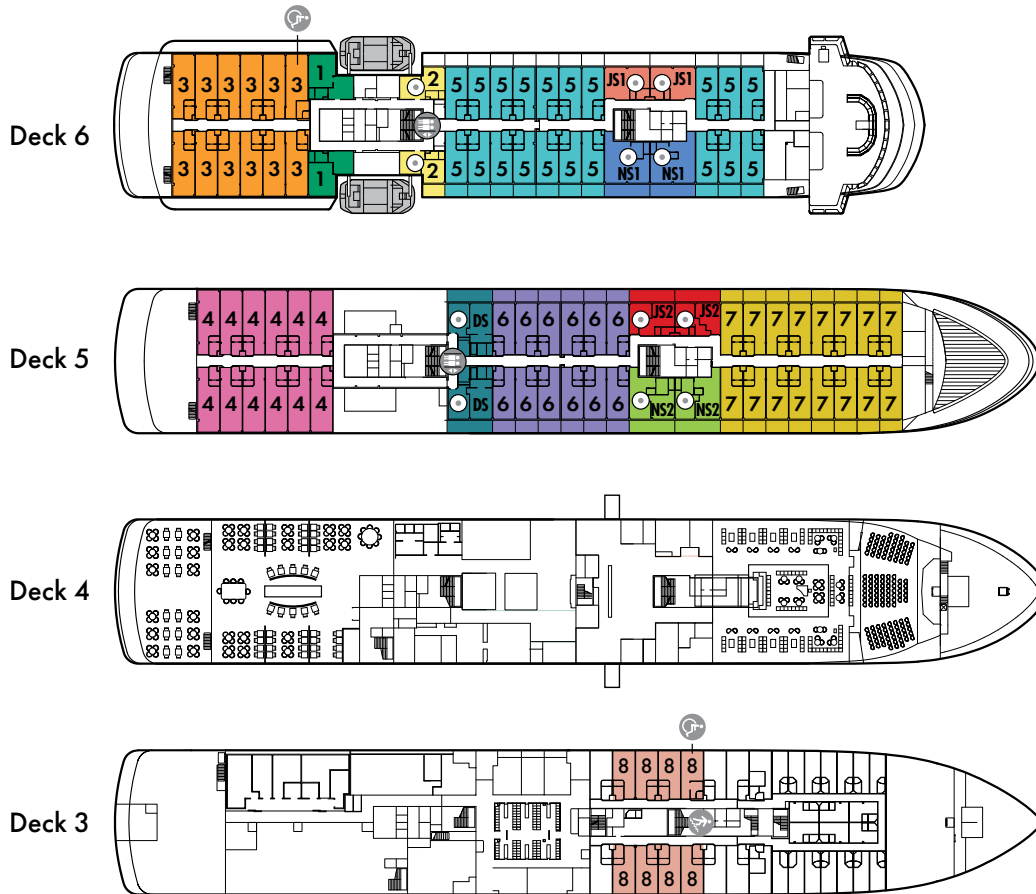

MV WORLD NAVIGATOR

GOHAGAN CATEGORIES

- | | | | |
|---|---|---|--|
|  Category 8 |  Category 7 |  Category 6 |  Category 5 |
|  Category 4 |  Category 3 |  Category 2 |  Category 1 |
|  Journey Suite 1 |  Journey Suite 2 |  Discovery Suite | |
|  Navigator Suite 1 |  Navigator Suite 2 | | |

- | | |
|--|--|
|  Sleeps 3 with Sofa Bed |  NS Navigator Suite |
|  Elevators/Stairs |  JS Journey Suite |
|  Stairs |  DS Discovery Suite |
|  ADA Accommodations | |