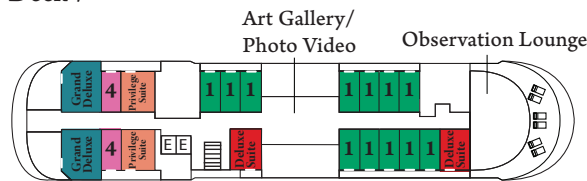

MV LE DUMONT-D'URVILLE

GOHAGAN CATEGORIES

- Category 8
- Category 7
- Category 6
- Category 5
- Category 4
- Category 3
- Category 2
- Category 1
- Deluxe Suite
- Privilege Suite
- Grand Deluxe
- Owner's Suite

Deck 7

Deck 6

Deck 5

Deck 4

Deck 3

Deck 2

- ↕ Convert to adjoining suites
- ♿ Modified accessible suites:
Feature a queen-size bed
(no twin option)
- ◇ Prestige Suites, Deck 5
capacities to be advised