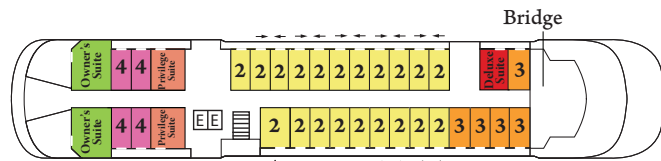

MV LE DUMONT-D'URVILLE

GOHAGAN CATEGORIES

- Category 8
- Category 7
- Category 6
- Category 5
- Category 4
- Category 3
- Category 2
- Category 1
- Deluxe Suite
- Privilege Suite
- Grand Deluxe
- Owner's Suite

Deck 7

Deck 6

Deck 5

Deck 4

Deck 3

Deck 2

- ↕ Convert to adjoining suites
- ♿ Modified accessible suites:
Feature a queen-size bed
(no twin option)
- ◇ Prestige Suites, Deck 5
capacities to be advised