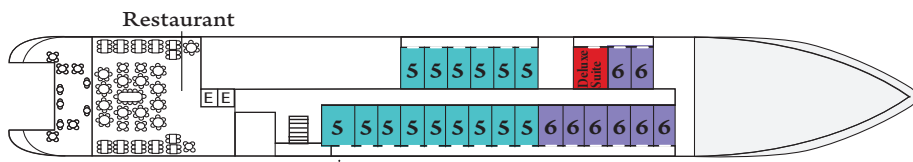

MV LE DUMONT-D'URVILLE

GOHAGAN CATEGORIES

- Category 8
- Category 7
- Category 6
- Category 5
- Category 4
- Category 3
- Category 2
- Category 1
- Deluxe Suite
- Privilege Suite
- Grand Deluxe
- Owner's Suite

Deck 7

Deck 6

Deck 5

Deck 4

Deck 3

Deck 2

- ↕ Convert to adjoining suites
- ♿ Modified accessible suites:
Feature a queen-size bed
(no twin option)
- ◇ Prestige Suites, Deck 5
capacities to be advised