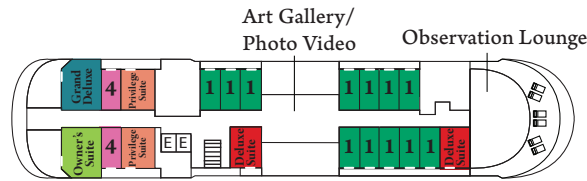

MV LE CHAMPLAIN

GOHAGAN CATEGORIES

- Category 8
- Category 7
- Category 6
- Category 5
- Category 4
- Category 3
- Category 2
- Category 1
- Deluxe Suite
- Privilege Suite
- Grand Deluxe
- Owner's Suite

Deck 7

↕ Convert to adjoining suites

♿ Modified accessible suites:
Feature a queen-size bed
(no twin option)

◇ Prestige Suites, Deck 5
capacities to be advised

Deck 6

Deck 5 ◇

Deck 4

Deck 3

Deck 2