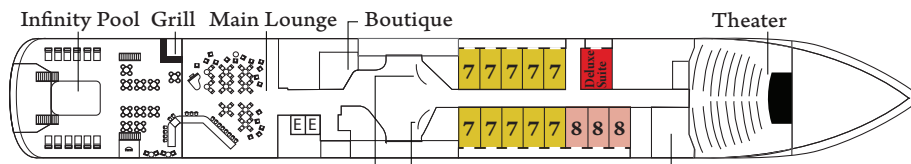

MV LE CHAMPLAIN

GOHAGAN CATEGORIES

- Category 8
- Category 7
- Category 6
- Category 5
- Category 4
- Category 3
- Category 2
- Category 1
- Deluxe Suite
- Privilege Suite
- Grand Deluxe
- Owner's Suite

Deck 7

↕ Convert to adjoining suites

♿ Modified accessible suites:
Feature a queen-size bed
(no twin option)

◇ Prestige Suites, Deck 5
capacities to be advised

Deck 6

Deck 5 ◇

Deck 4

Deck 3