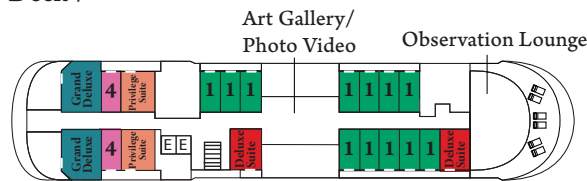

MV LE BOUGAINVILLE

GOHAGAN CATEGORIES

- Category 8
- Category 7
- Category 6
- Category 5
- Category 4
- Category 3
- Category 2
- Category 1
- Deluxe Suite
- Privilege Suite
- Grand Deluxe
- Owner's Suite

Deck 7

↕ Convert to adjoining suites

♿ Modified accessible suites:
Feature a queen-size bed
(no twin option)

◇ Prestige Suites, Deck 5
capacities to be advised

Deck 6

Deck 5 ◇

Deck 4

Deck 3

Deck 2