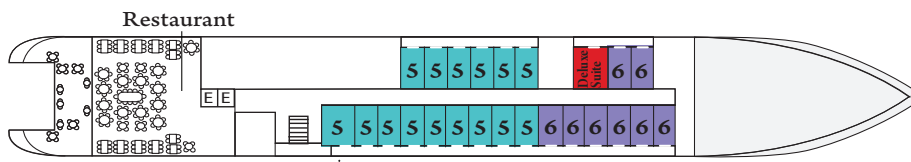

MV LE BOUGAINVILLE

GOHAGAN CATEGORIES

- Category 8
- Category 7
- Category 6
- Category 5
- Category 4
- Category 3
- Category 2
- Category 1
- Deluxe Suite
- Privilege Suite
- Grand Deluxe
- Owner's Suite

Deck 7

↕ Convert to adjoining suites

♿ Modified accessible suites:
Feature a queen-size bed
(no twin option)

◇ Prestige Suites, Deck 5
capacities to be advised

Deck 6

Deck 5 ◇

Deck 4

Deck 3