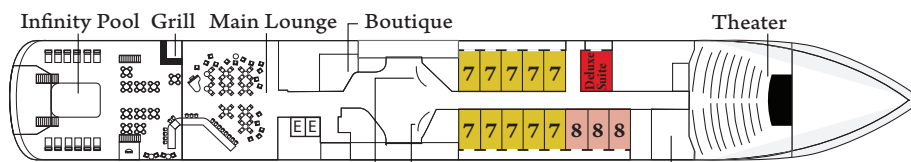

MV LE BOUGAINVILLE

GOHAGAN CATEGORIES

- Category 8
- Category 7
- Category 6
- Category 5
- Category 4
- Category 3
- Category 2
- Category 1
- Deluxe Suite
- Privilege Suite
- Grand Deluxe
- Owner's Suite

Deck 7

↕ Convert to adjoining suites

♿ Modified accessible suites:
Feature a queen-size bed
(no twin option)

◇ Prestige Suites, Deck 5
capacities to be advised

Deck 6

Deck 5 ◇

Deck 4

Deck 3